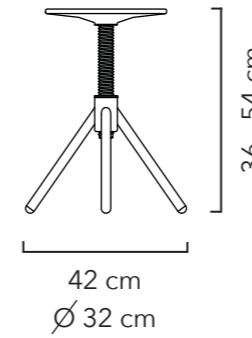

sun - 01		100% Walnuss, geölt 100% walnut, oiled
	mint - 12		100% Eiche, geölt 100% oak, oiled
	plaster - 45		100% Eiche, schwarz gebeizt 100% oak, varnished black
	creamberry - 56		
	coal - 67		

Sonderfarben mit Aufpreis möglich | Custom colours available at extra cost
Alle angegebenen Farben beispielhaft | All colours are exemplary

Objekt Item	Produktcode Product code	Nettopreis in EUR Net price in EUR	inkl. 19 % MwSt. incl. 19 % VAT
Thread Stool Walnut		586,55	698,00
sun	pom parts white	2013-tss-01-w	
mint	pom parts white	2013-tss-12-w	
plaster	pom parts white	2013-tss-45-w	
creamberry	pom parts white	2013-tss-56-w	
coal	pom parts black	2013-tss-67-w	
Thread Stool Oak		545,38	649,00
sun	pom parts white	2013-tss-01-o	
mint	pom parts white	2013-tss-12-o	
plaster	pom parts white	2013-tss-45-o	
creamberry	pom parts white	2013-tss-56-o	
coal	pom parts black	2013-tss-67-o	
Thread Stool Full Black Oak		545,38	649,00
coal	pom parts black	2013-tss-67-b	

Der Thread Stool ist das flexibelste Mitglied der Familie. Beginnend mit ca 120cm Körpergröße als Kind wird er zum ergonomisch passenden Begleiter für den Rest des Lebens. Designed mit einer planen Sitzfläche wird er ebenso zum kleinen Beistelltisch, zum Nachttisch oder zum Fusschemel.

Thread Stool is the most versatile member of the family. From apx 120cm as a child to being a full grown adult it will become your life long companion. Designed with a flattened seat, it will be a side table for your sofa or night table next to your bed. You also might use it as a foot stool.

Ihre Bestellung per Mail bitte an: shop@coordination-berlin.com

Please place your order by email at: shop@coordination-berlin.com

Preise sind unverbindlich und zzgl. Versandkosten | Prices are not binding, shipping costs are not included

Lieferzeit circa vier Wochen | Delivery time approximately four weeks